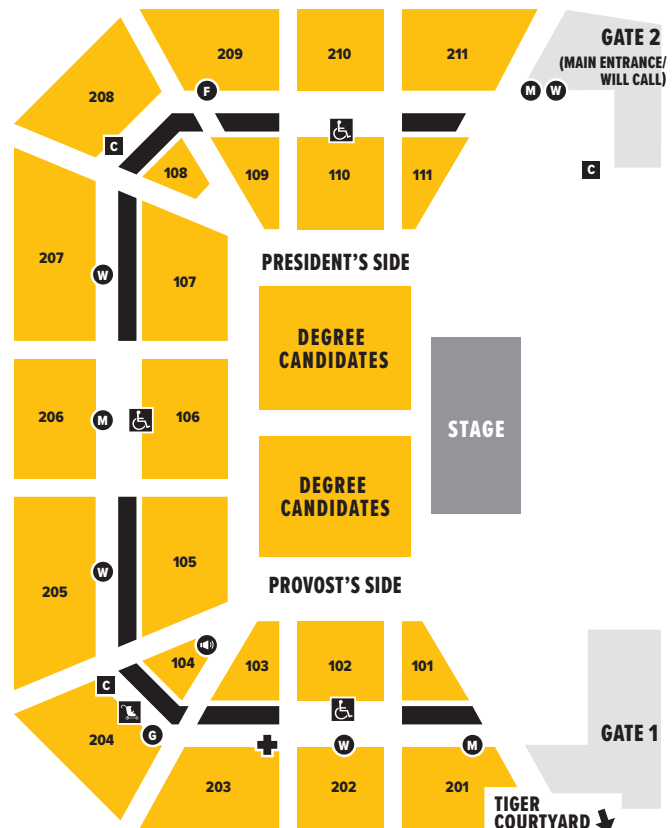

Sign Language Interpreters

Sign language interpreters are located in section 104 of the arena. Anyone needing this service can go to section 104 and an usher will help seat you. Sign language interpretation will also be embedded in the ceremony live stream.

Social Media

Share how **#TUproud** you are of your graduate! Tag @towsonuniversity in your posts and follow along for ceremony updates.

Tickets

All guests must have a ticket to enter. There will not be a Will Call.

Video Recordings

All ceremonies will be streamed live. This will be done as it was in the past, which is an embedded video player at the top of towson.edu/commencement. In addition, TU will post all ceremonies in their entirety on YouTube within 48 to 72 hours.

TU ARENA

FACILITY MAP

RESTROOMS

- M Men
- W Women
- F Family
- G Gender-Neutral

C **CONCESSIONS**

+ **FIRST AID**

♿ **Mobility Impaired Seating**

👶 **Stroller Storage (concourse level)**

🔊 **Hearing Impaired Seating**