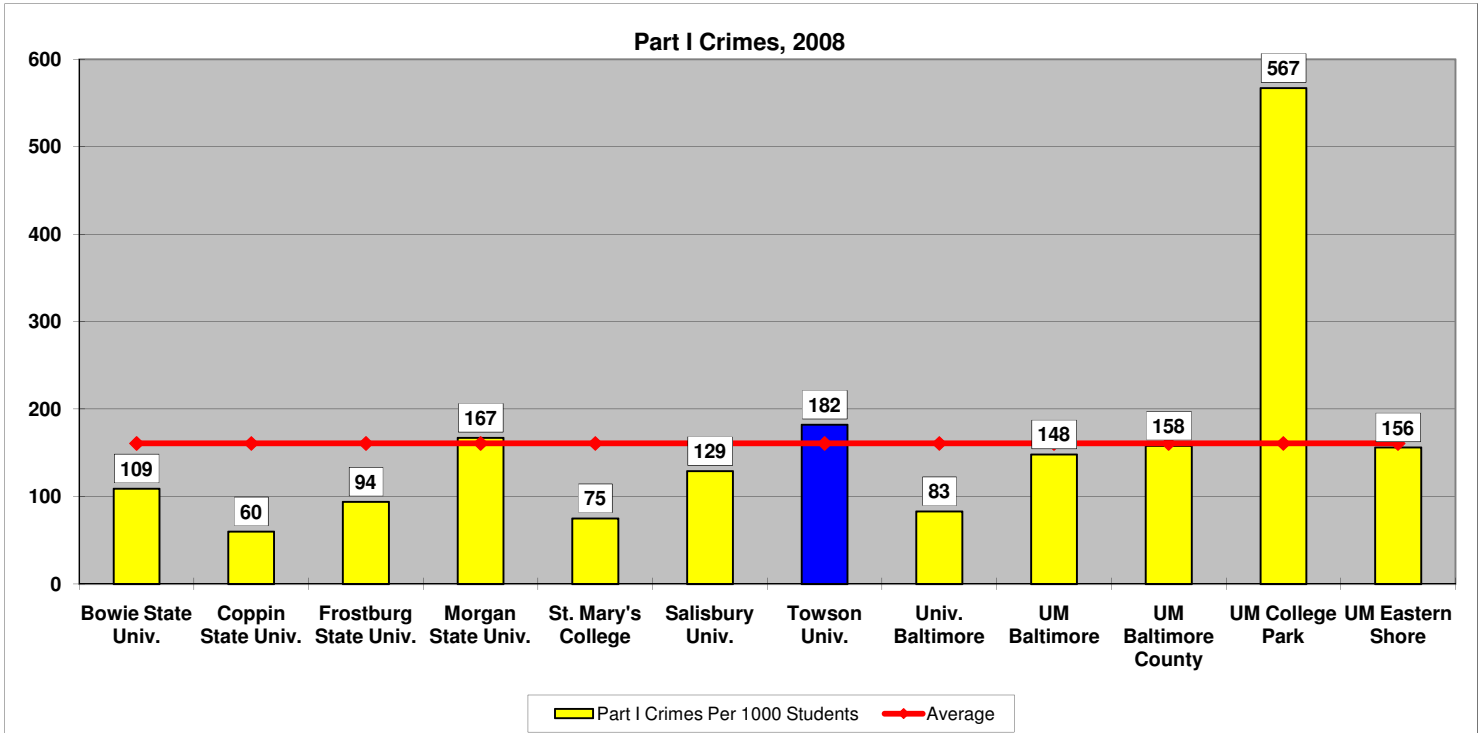

Uniform Crime Statistics, Part I Crime 2008

| Institution | Enrollment ¹ | Enrollment Divided by 1000 | Violent Crime ² | Violent Crimes Per 1000 | Property Crime ³ | Property Crimes Per 1000 | Total Part I Crime | Total Part I Crime Per 1000 |
|----------------------------------|-------------------------|----------------------------|----------------------------|-------------------------|-----------------------------|--------------------------|--------------------|-----------------------------|
| Baltimore City | 634,549 | 634.55 | 10,132 | 15.97 | 31,033 | 48.91 | 41,165 | 64.87 |
| Baltimore County | 787,558 | 787.56 | 4,901 | 6.22 | 26,611 | 33.79 | 31,512 | 40.01 |
| Baltimore MSA⁴ | 2,667,133 | 2667.13 | 20,069 | 7.52 | 94,267 | 35.34 | 114,336 | 42.87 |
| Bowie State Univ. | 5,483 | 5.48 | 13 | 2.37 | 96 | 17.51 | 109 | 19.88 |
| Coppin State Univ. | 3,932 | 3.93 | 4 | 1.02 | 56 | 14.24 | 60 | 15.26 |
| Frostburg State Univ. | 4,993 | 4.99 | 8 | 1.60 | 86 | 17.22 | 94 | 18.83 |
| Morgan State Univ. | 7,005 | 7.01 | 31 | 4.43 | 136 | 19.41 | 167 | 23.84 |
| St. Mary's College | 1,905 | 1.91 | 1 | 0.52 | 74 | 38.85 | 75 | 39.37 |
| Salisbury Univ. | 7,581 | 7.58 | 4 | 0.53 | 125 | 16.49 | 129 | 17.02 |
| Towson Univ. | 21,111 | 21.11 | 10 | 0.47 | 172 | 8.15 | 182 | 8.62 |
| Univ. Baltimore | 5,415 | 5.42 | 2 | 0.37 | 81 | 14.96 | 83 | 15.33 |
| UM Baltimore | 2,613 | 2.61 | 8 | 3.06 | 140 | 53.58 | 148 | 56.64 |
| UM Baltimore County | 12,041 | 12.04 | 3 | 0.25 | 155 | 12.87 | 158 | 13.12 |
| UM College Park | 36,014 | 36.01 | 20 | 0.56 | 547 | 15.19 | 567 | 15.74 |
| UM Eastern Shore | 4,086 | 4.09 | 7 | 1.71 | 149 | 36.47 | 156 | 38.18 |

⁴Metropolitan Service Area: Baltimore City, Anne Arundel, Baltimore, Carroll, Harford, Howard, & Queen Annes County: Crime in Maryland, 2008 UCR

Crimes of Violence, 2008

Crimes of Violence Per 1000 Students, 2008