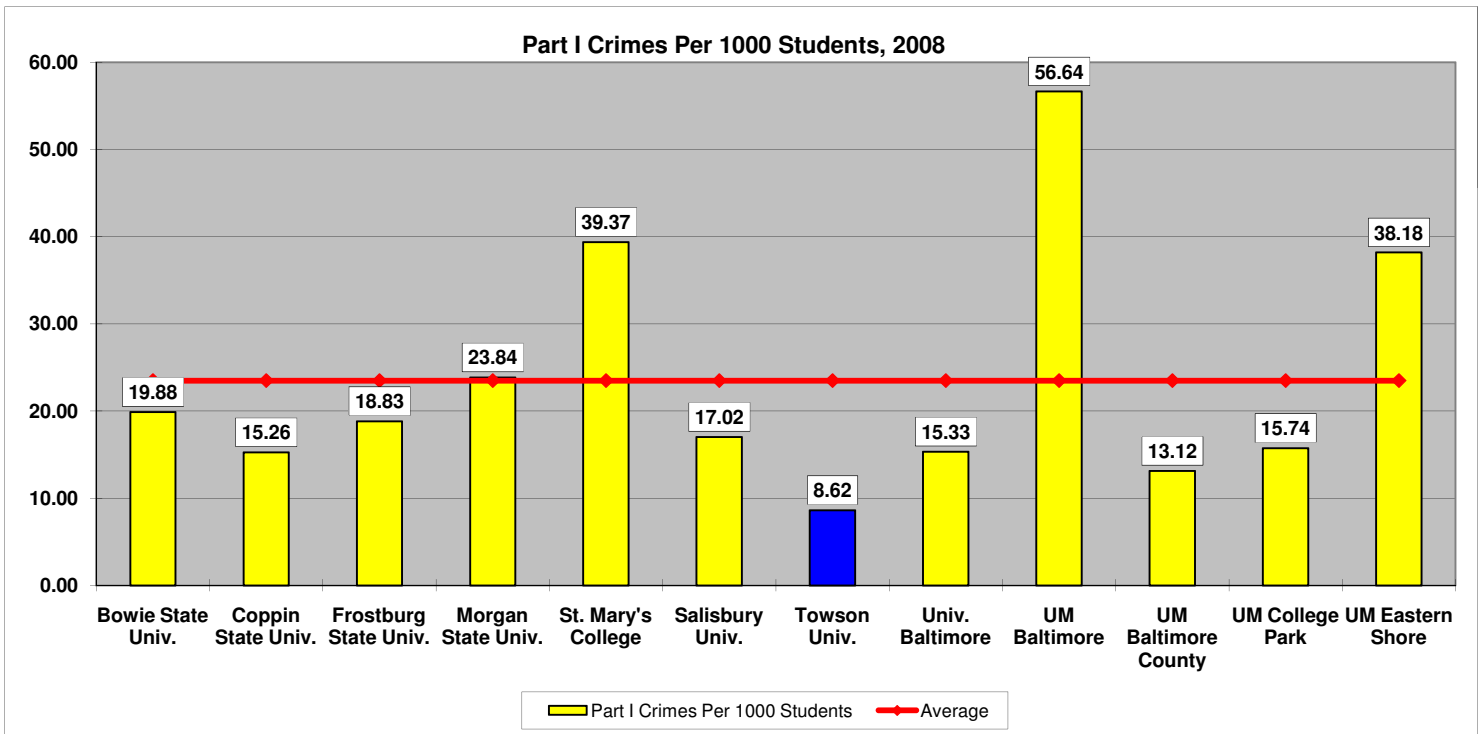

Uniform Crime Statistics, Part I Crime 2008

| Institution | Enrollment ¹ | Enrollment Divided by 1000 | Violent Crime ² | Violent Crimes Per 1000 | Property Crime ³ | Property Crimes Per 1000 | Total Part I Crime | Total Part I Crime Per 1000 |
|----------------------------------|-------------------------|----------------------------|----------------------------|-------------------------|-----------------------------|--------------------------|--------------------|-----------------------------|
| Baltimore City | 634,549 | 634.55 | 10,132 | 15.97 | 31,033 | 48.91 | 41,165 | 64.87 |
| Baltimore County | 787,558 | 787.56 | 4,901 | 6.22 | 26,611 | 33.79 | 31,512 | 40.01 |
| Baltimore MSA⁴ | 2,667,133 | 2667.13 | 20,069 | 7.52 | 94,267 | 35.34 | 114,336 | 42.87 |
| Bowie State Univ. | 5,483 | 5.48 | 13 | 2.37 | 96 | 17.51 | 109 | 19.88 |
| Coppin State Univ. | 3,932 | 3.93 | 4 | 1.02 | 56 | 14.24 | 60 | 15.26 |
| Frostburg State Univ. | 4,993 | 4.99 | 8 | 1.60 | 86 | 17.22 | 94 | 18.83 |
| Morgan State Univ. | 7,005 | 7.01 | 31 | 4.43 | 136 | 19.41 | 167 | 23.84 |
| St. Mary's College | 1,905 | 1.91 | 1 | 0.52 | 74 | 38.85 | 75 | 39.37 |
| Salisbury Univ. | 7,581 | 7.58 | 4 | 0.53 | 125 | 16.49 | 129 | 17.02 |
| Towson Univ. | 21,111 | 21.11 | 10 | 0.47 | 172 | 8.15 | 182 | 8.62 |
| Univ. Baltimore | 5,415 | 5.42 | 2 | 0.37 | 81 | 14.96 | 83 | 15.33 |
| UM Baltimore | 2,613 | 2.61 | 8 | 3.06 | 140 | 53.58 | 148 | 56.64 |
| UM Baltimore County | 12,041 | 12.04 | 3 | 0.25 | 155 | 12.87 | 158 | 13.12 |
| UM College Park | 36,014 | 36.01 | 20 | 0.56 | 547 | 15.19 | 567 | 15.74 |
| UM Eastern Shore | 4,086 | 4.09 | 7 | 1.71 | 149 | 36.47 | 156 | 38.18 |

⁴Metropolitan Service Area: Baltimore City, Anne Arundel, Baltimore, Carroll, Harford, Howard, & Queen Annes County: Crime in Maryland, 2008 UCR

Crimes of Violence, 2008

Crimes of Violence Per 1000 Students, 2008