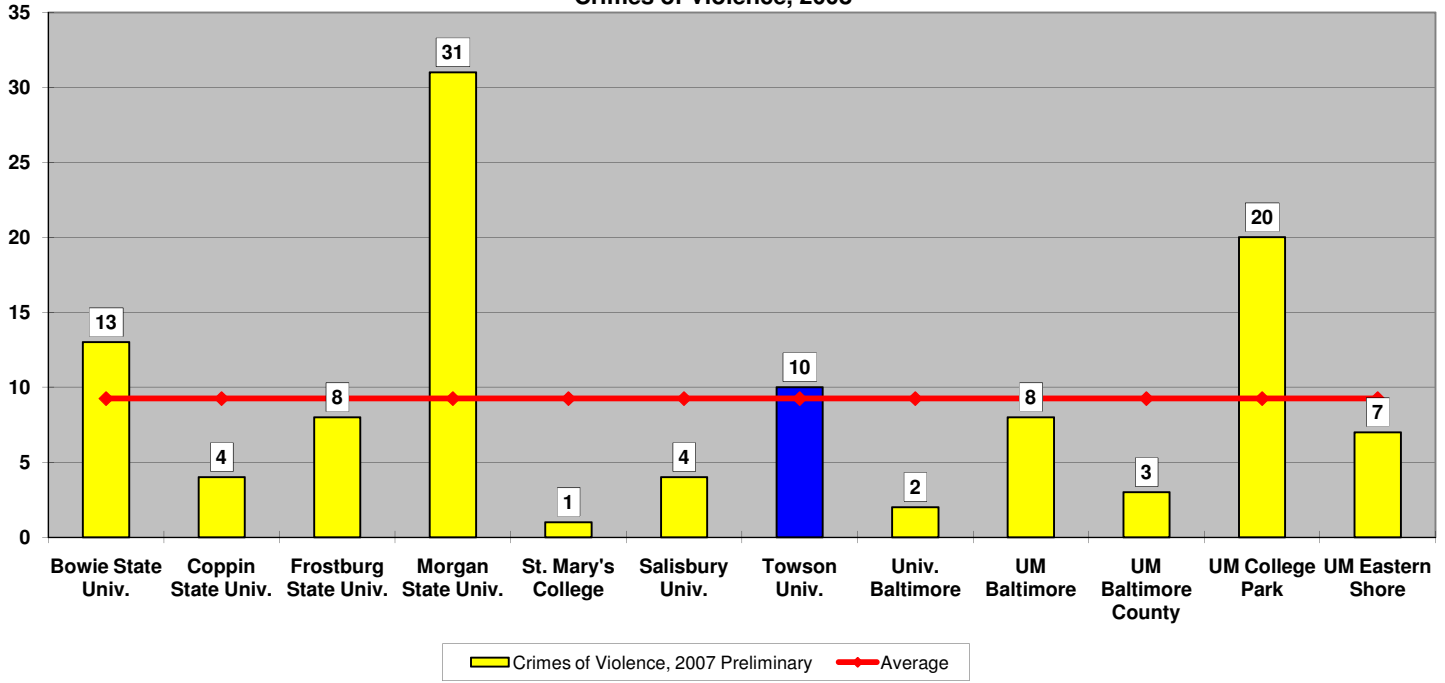

Crimes of Violence, 2008