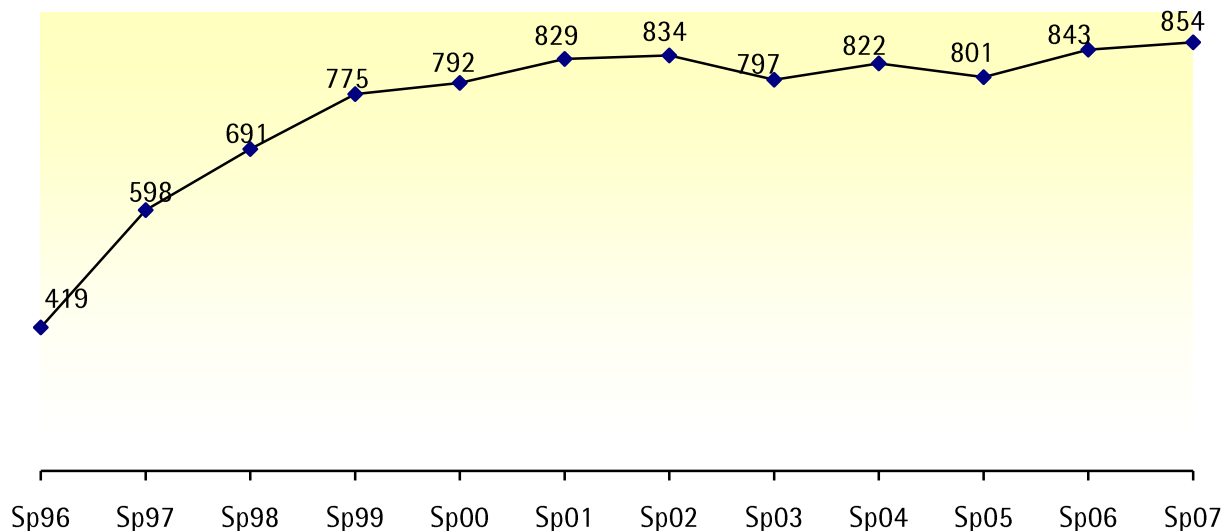

**International Student & Scholar Office**

Administration Building, 246  
410-704-2421 www.towson.edu/isso

**Towson University's International Population  
July 2006 - June 2007**

<b>Undergraduate degree-seeking students</b>		<b>384</b>
Bachelor's Degree	365	
Exchange for 1-2 semesters	19	
<b>Master's degree-seeking students</b>		<b>162</b>
<b>Doctoral degree-seeking students</b>		<b>20</b>
<b>Post degree training on T.U.'s visa (Undergrad: 56; Graduate: 49)</b>		<b>105</b>
<b>Non-degree students (Undergrad: 51; Graduate: 14)</b>		<b>65</b>
<b>English Language Center students</b>		<b>118</b>
Regular program	102	
2006 Summer/Winter in Maryland'	16	
<b>Total international students .....</b>		<b>854</b>
<b>Scholars</b>		
<b>Exchange Visitor Program: Research Scholars (10), Visiting Professors (4), Short-Term Scholars (5), and their Dependents on TU visa (12)</b>		<b>31</b>
<b>Foreign National Faculty using ISSO services (24) and their Dependents (11):</b>		<b>35</b>
<b>International contract program participants</b>		<b>45</b>
<b>TOTAL international Students and Scholars.....</b>		<b>965</b>
<b>Immigrant students</b>		<b>364</b>
<b>Overall International Population at Towson University</b>		<b>1329</b>

**Top Ten Sending Countries  
(Of the 854 Total International Students)**

	<u>Country</u>	<u>Total</u>
1	Korea (South)	142 (16%)
2	India	76 (8%)
3	China	73 (8%)
4	Japan	53 (6%)
5	Taiwan	37 (4%)
6	Kenya	24 (2%)
7	Senegal	21 (2%)
8	Malaysia	20 (2%)
	Nigeria	20 (2%)
	Saudi Arabia	20 (2%)
9	United Kingdom	19 (2%)
10	Sri Lanka	18 (2%)

### Percentage Change

1997 to 1998	+ 15.6 %	2002 to 2003	- 4.4 %
1998 to 1999	+ 12.2 %	2003 to 2004	+ 3.1 %
1999 to 2000	+ 2.2 %	2004 to 2005	- 2.4 %
2000 to 2001	+ 4.7 %	2005 to 2006	+ 5.0 %
2001 to 2002	+ 0.6 %	2006 to 2007	+ 1.0 %