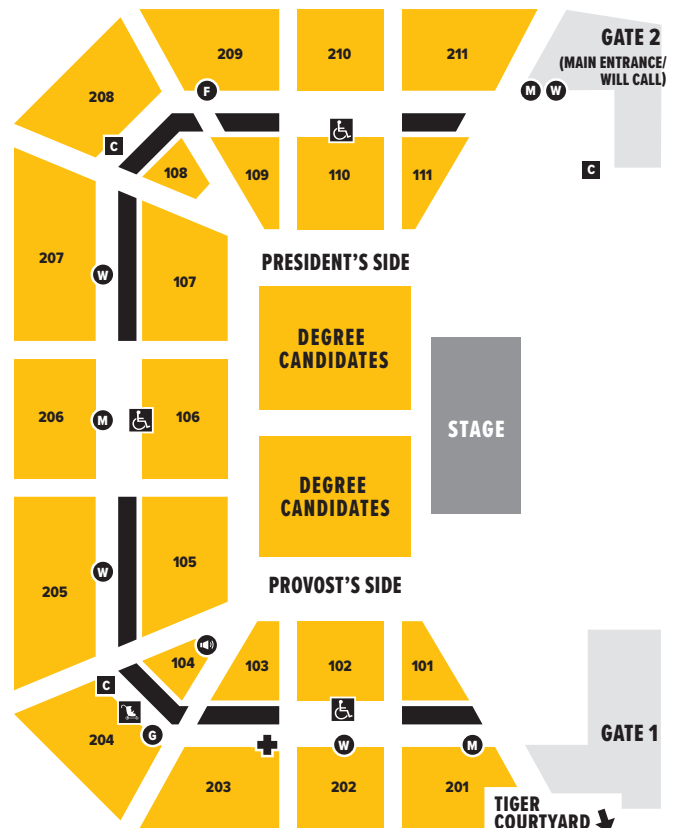

Sign Language Interpreters

Sign language interpreters are located in section 104 of the arena. Anyone needing this service can go to section 104 and an usher will help seat you. Sign language interpretation will also be embedded in the ceremony live stream.

Social Media

Share how **#TUproud** you are of your graduate! Tag @towsonuniversity in your posts and follow along for ceremony updates.

Tickets

All guests must have a ticket to enter. There will not be a Will Call.

Video Recordings

All ceremonies will be streamed live. This will be done as it was in the past, which is an embedded video player at the top of towson.edu/commencement. In addition, TU will post all ceremonies in their entirety on YouTube within 48 to 72 hours.

RESTROOMS

- M Men
- W Women
- F Family
- G Gender-Neutral

CONCESSIONS

FIRST AID

Mobility Impaired Seating

Stroller Storage (concourse level)

Hearing Impaired Seating