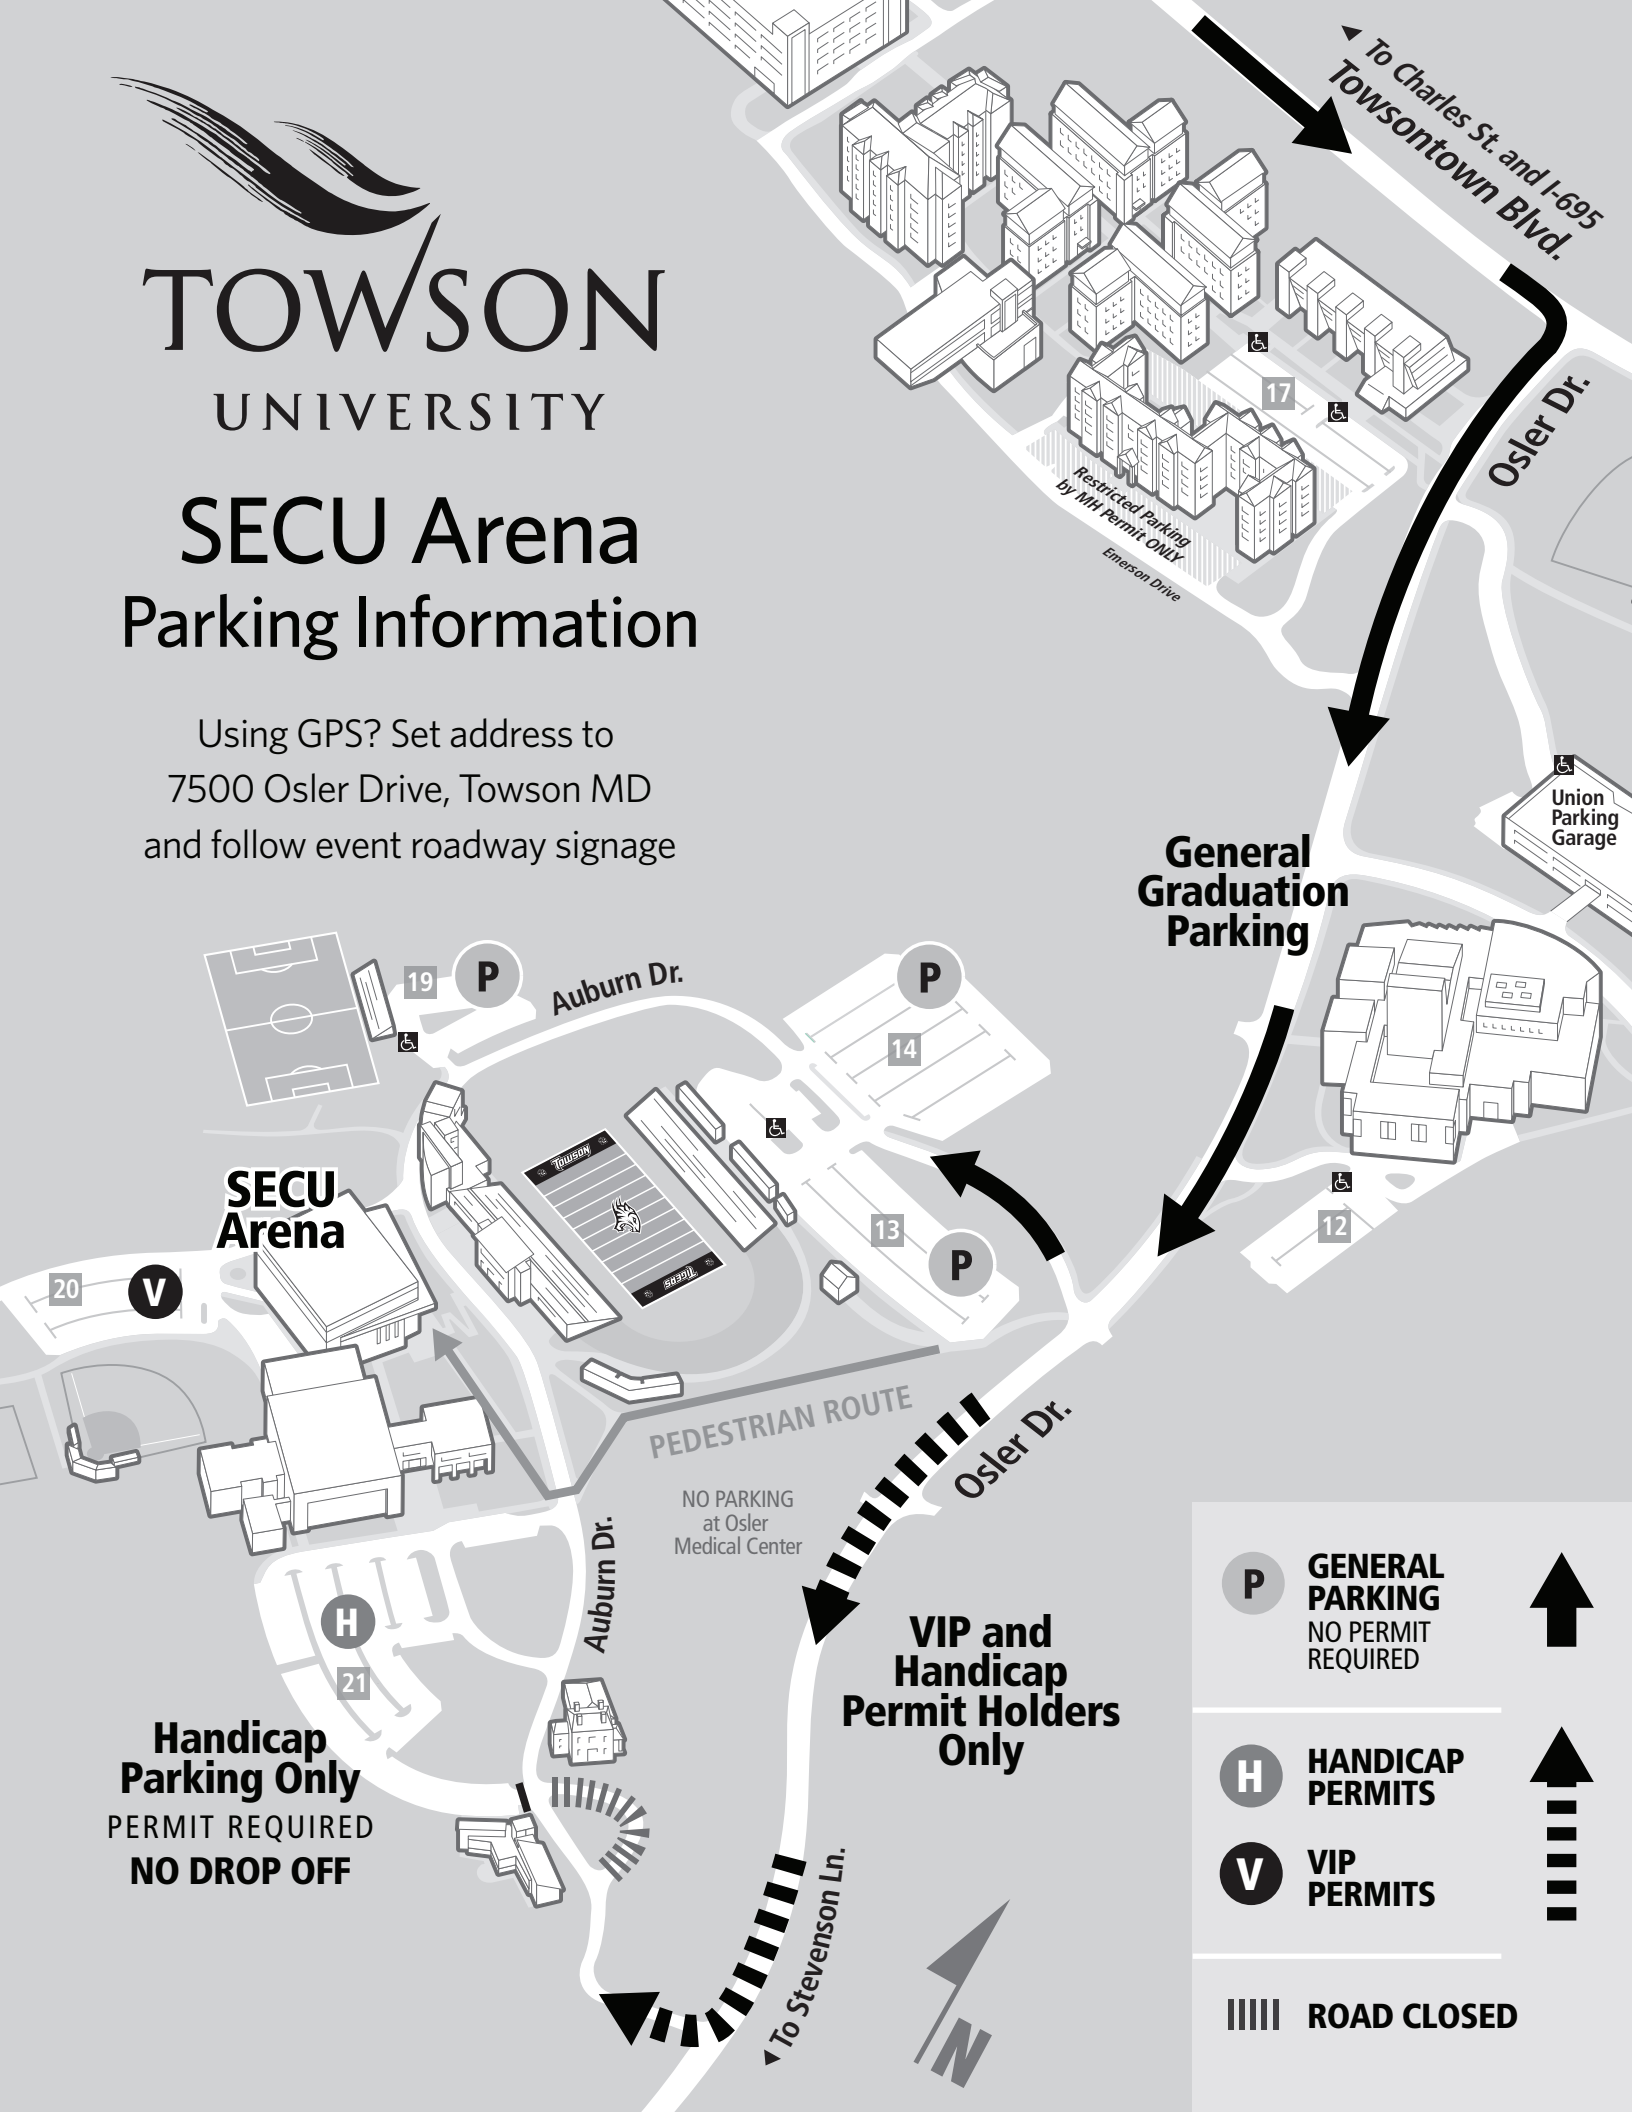

TOWSON UNIVERSITY

SECU Arena

Parking Information

Using GPS? Set address to
7500 Osler Drive, Towson MD
and follow event roadway signage

- P** GENERAL PARKING NO PERMIT REQUIRED 
- H** HANDICAP PERMITS 
- V** VIP PERMITS 
- |||||** ROAD CLOSED