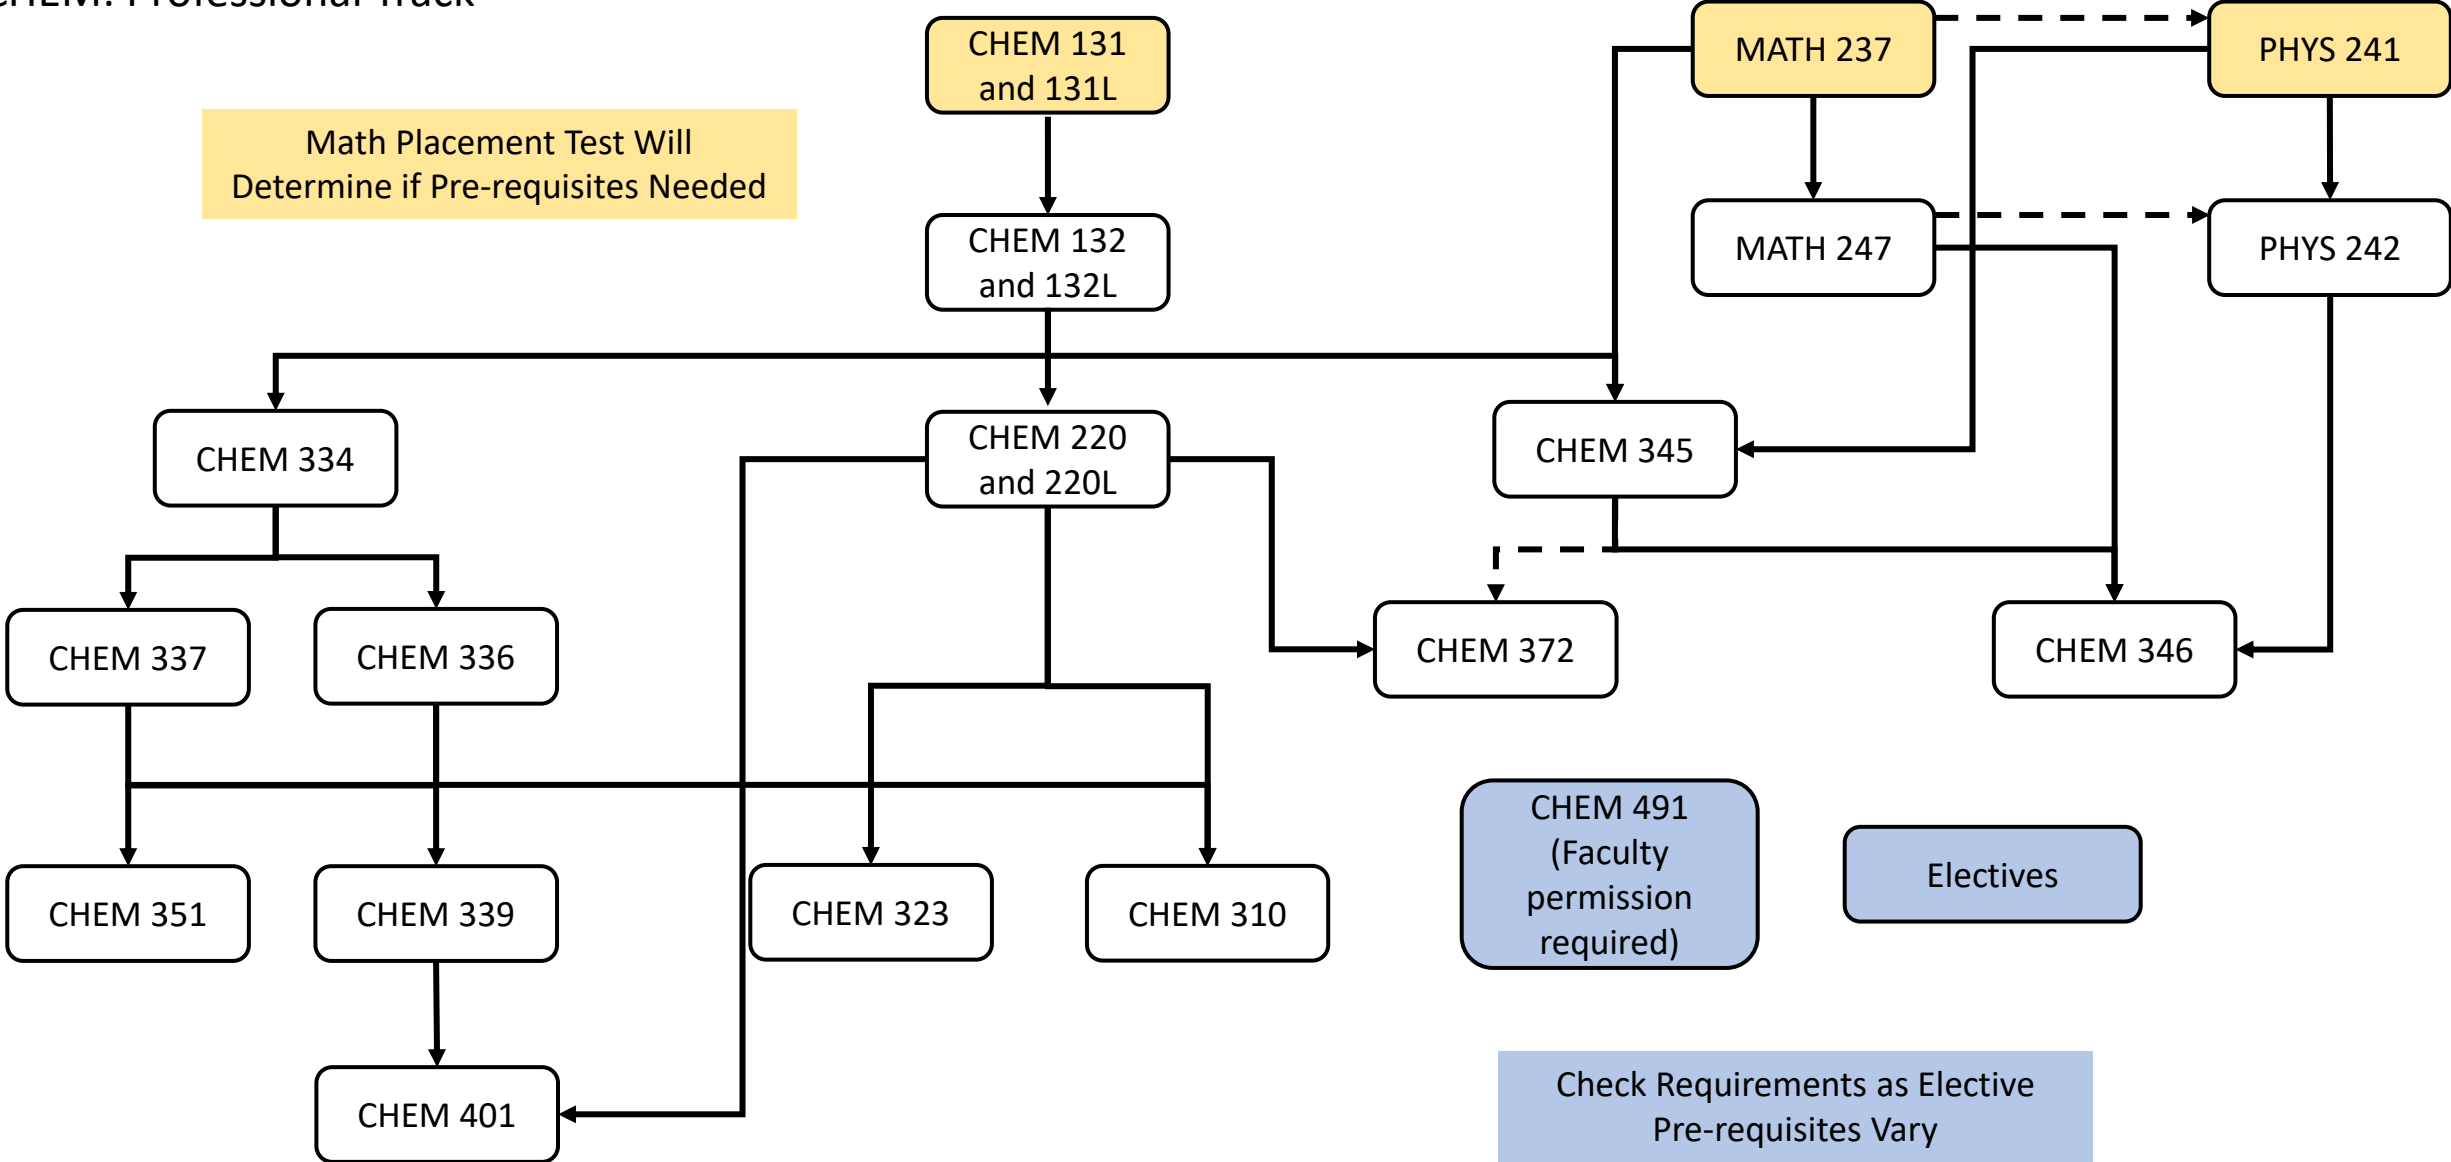

Course Pathway for CHEM: Professional Track

Math Placement Test Will Determine if Pre-requisites Needed

CHEM 491
(Faculty permission required)

Electives

Check Requirements as Elective
Pre-requisites Vary