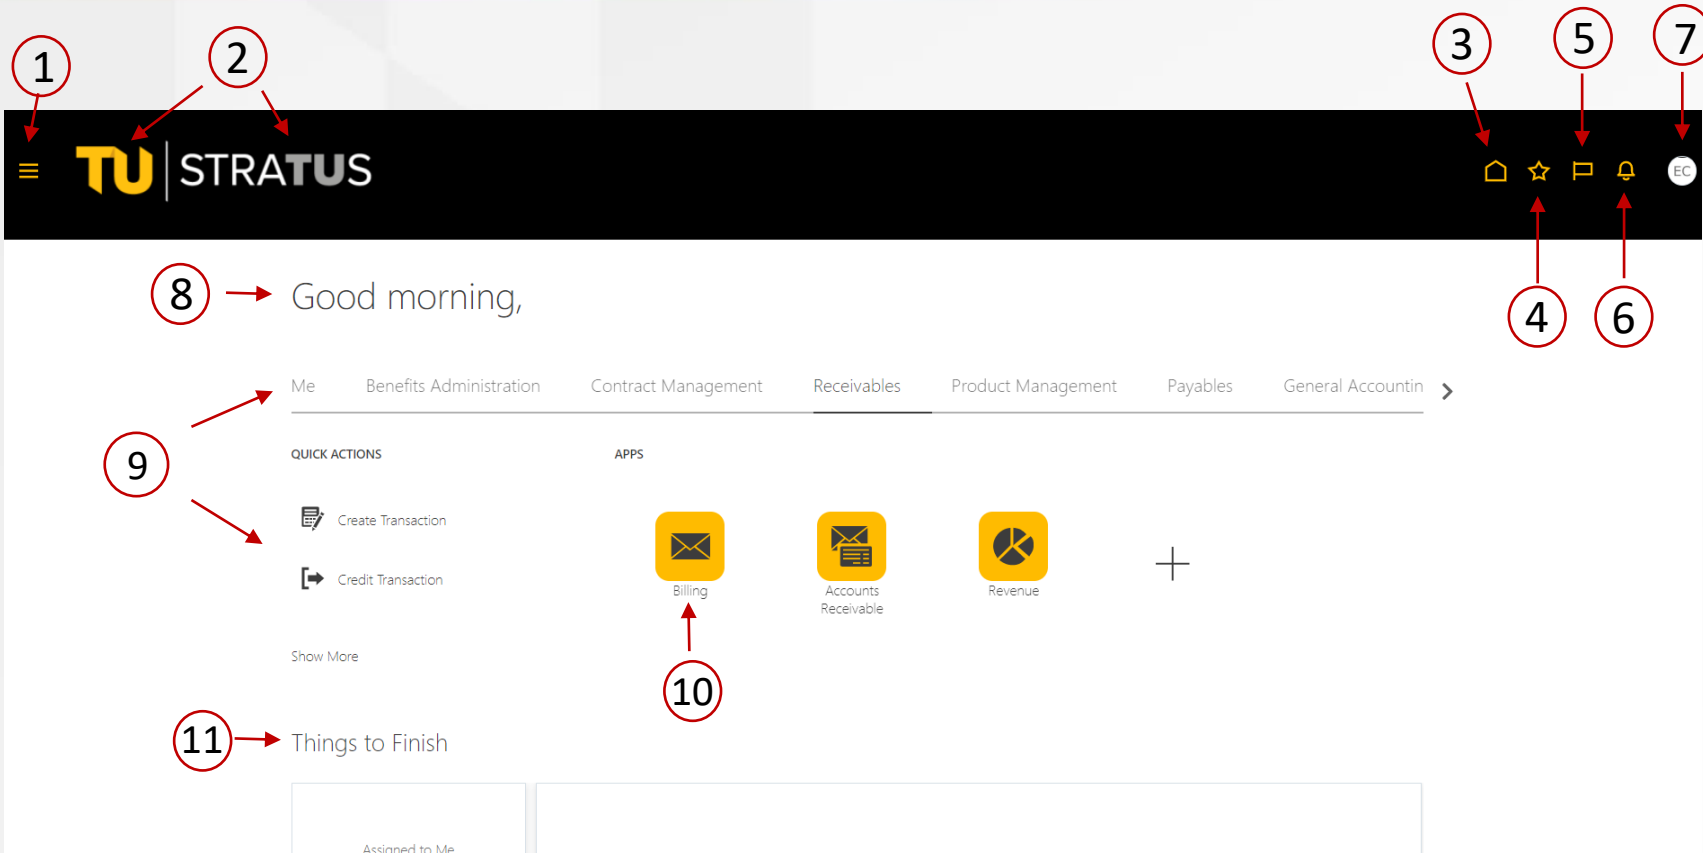

# STRATUS Navigation Quick Reference Guide

Number	Title	Description
1	Hamburger Menu	Module Menu Listing (Vertical)
2	TU and STRATUS Logo	Home Page Functionality
3	Home Icon	Home Page
4	Star Icon	"Favorites" and Recent Navigation
5	Flag Icon	Watch List
6	Notification Bell	Alerts
7	User Initials	Settings, Action Items including Sign Out
8	Personalized Greeting	Personalized Greeting Message to End User
9	Horizontal and Vertical Menu Listing	Modules End User has access to
10	Module Icon	TU Branded Icons for Modules. End-User access based on security and role
11	Things to Finish	Tasks, Approvals and Notifications