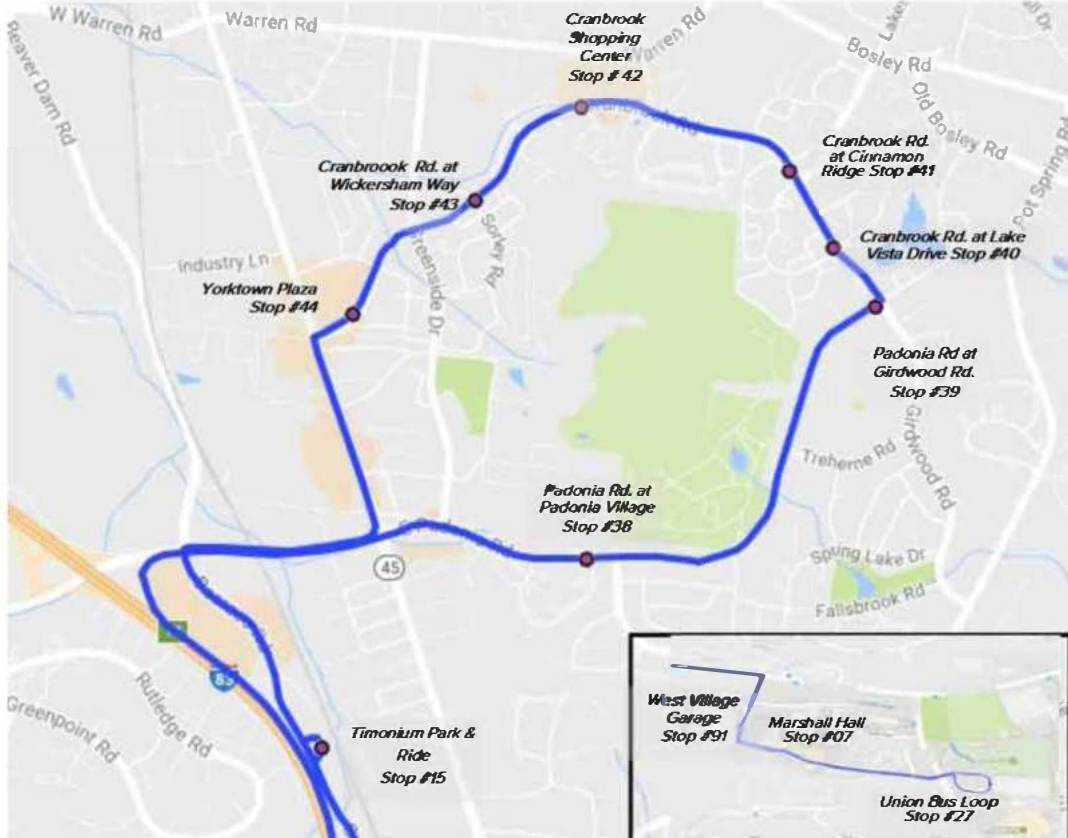

TIMONIUM/COCKEYSVILLE

Service operates
Monday - Friday,
6:50am
- 10:30pm

EFFECTIVE SEPTEMBER 8, 2020

IMPORTANT RESOURCES

Transportation Services

410-704-4101
URIDE@TOWSON.EDU
www.towson.edu/parking/shuttle

Download TURIDE

Parking and
Transportation

TIMONIUM/COCKEYSVILLE ROUTE Monday - Friday 6:50 AM - 10:30 PM

| EMERSON DRIVE AT UNION GARAGE | MARSHALL HALL | PADONIA ROAD AT PADONIA VILLAGE | PADONIA ROAD AT GIRDWOOD RD | CRANBROOK ROAD AT LAKE VISTA CIRCLE | CRANBROOK ROAD AT CINNAMON RIDGE | CRANBROOK SHOPPING CENTER MTA | CRANBROOK ROAD AT WICKERSHAM WAY | YORKTOWN PLAZA MTA | TIMONIUM PARK & RIDE | WEST VILLAGE GARAGE |
|-------------------------------|---------------|---------------------------------|-----------------------------|-------------------------------------|----------------------------------|-------------------------------|----------------------------------|--------------------|----------------------|---------------------|
| Stop #27 | Stop #07 | Stop #38 | Stop #39 | Stop #40 | Stop #41 | Stop #42 | Stop #43 | Stop #44 | Stop #15 | Stop #91 |
| 6:50 AM | 6:52 AM | 7:08 AM | 7:11 AM | 7:12 AM | 7:13 AM | 7:14 AM | 7:15 AM | 7:17 AM | 7:28 AM | 7:43 AM |
| 7:50 AM | 7:52 AM | 8:08 AM | 8:11 AM | 8:12 AM | 8:13 AM | 8:14 AM | 8:15 AM | 8:17 AM | 8:28 AM | 8:43 AM |
| 8:50 AM | 8:52 AM | 9:08 AM | 9:11 AM | 9:12 AM | 9:13 AM | 9:14 AM | 9:15 AM | 9:17 AM | 9:28 AM | 9:43 AM |
| 9:50 AM | 9:52 AM | 10:08 AM | 10:11 AM | 10:12 AM | 10:13 AM | 10:14 AM | 10:15 AM | 10:17 AM | 10:28 AM | 10:43 AM |
| 10:50 AM | 10:52 AM | 11:08 AM | 11:11 AM | 11:12 AM | 11:13 AM | 11:14 AM | 11:15 AM | 11:17 AM | 11:28 AM | 11:43 AM |
| 11:50 AM | 11:52 AM | 12:08 PM | 12:11 PM | 12:12 PM | 12:13 PM | 12:14 PM | 12:15 PM | 12:17 PM | 12:28 PM | 12:43 PM |