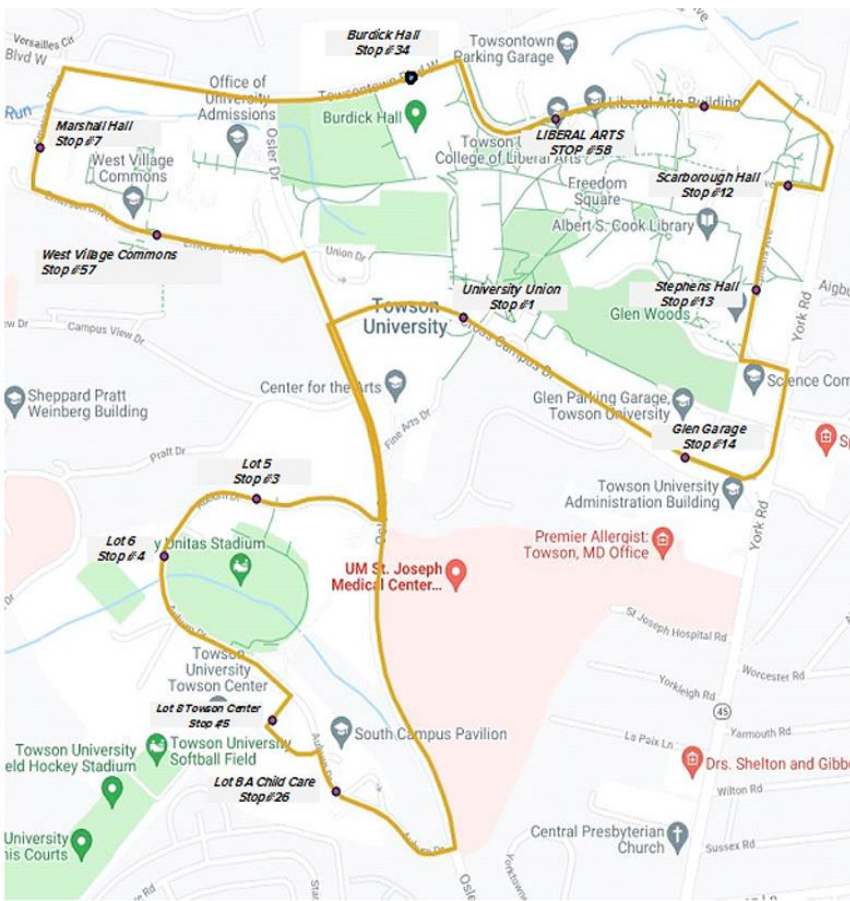

GOLD ROUTE

Service operates every
30 minutes, Monday - Thursday
5:00 PM - 2 AM
Friday 7 AM To 2 AM

EFFECTIVE August 29, 2022

THIS BUS SERVES ...

- WEST VILLAGE
- BURDICK HALL
- LIBERAL ARTS
- SCARBOROUGH HALL
- STEPHENS HALL
- GLEN GARAGE / SCIENCE BUILDING
- UNIVERSITY UNION / FINE ARTS
- ATHLETIC COMPLEX - OVERFLOW PARKING
- CHILD CARE CENTER

TRANSFER TO...

- LAKE / WALKER
- TIMONIUM / COCKEYSVILLE
- KENILWORTH
- GOUCHER / LOCH RAVEN
- YORK RD - FAIRMOUNT AVE
- ARMORY - 401 WASHINGTON

IMPORTANT RESOURCES

Transportation Services

410-704-4101

URIDE@TOWSON.EDU

FRIDAY ONLY - 7 AM - 11 PM

University Union (Cross Campus Drive)	Lot 5	Lot 6	Lot 8 - Towson Center	Child Care Center	West Village Commons	Marshall Hall	Burdick Hall	Liberal Arts	Scarborough Hall	Stephens Hall	Glen Garage/Science Building	University Union (Cross Campus Drive)
STOP #1	STOP #3	STOP #4	STOP #5	STOP #26	STOP #7	STOP #57	STOP #35	STOP #58	STOP #12	STOP #13	STOP #14	STOP #1
7:05 AM	7:08 AM	7:09 AM	7:10 AM	7:11 AM	7:15 AM	7:17 AM	7:20 AM	7:23 AM	7:24 AM	7:26 AM	7:27 AM	7:28 AM
7:35 AM	7:38 AM	7:39 AM	7:40 AM	7:41 AM	7:45 AM	7:47 AM	7:50 AM	7:53 AM	7:54 AM	7:56 AM	7:57 AM	7:58 AM
8:05 AM	8:08 AM	8:09 AM	8:10 AM	8:11 AM	8:15 AM	8:17 AM	8:20 AM	8:23 AM	8:24 AM	8:26 AM	8:27 AM	8:28 AM
and every thirty minutes until												
10:35 PM	10:40 PM	10:41 PM	10:45 PM	10:46 PM	10:50 PM	10:52 PM	10:55 PM	10:58 PM	10:59 PM	11:01 PM	11:02 PM	11:03 PM