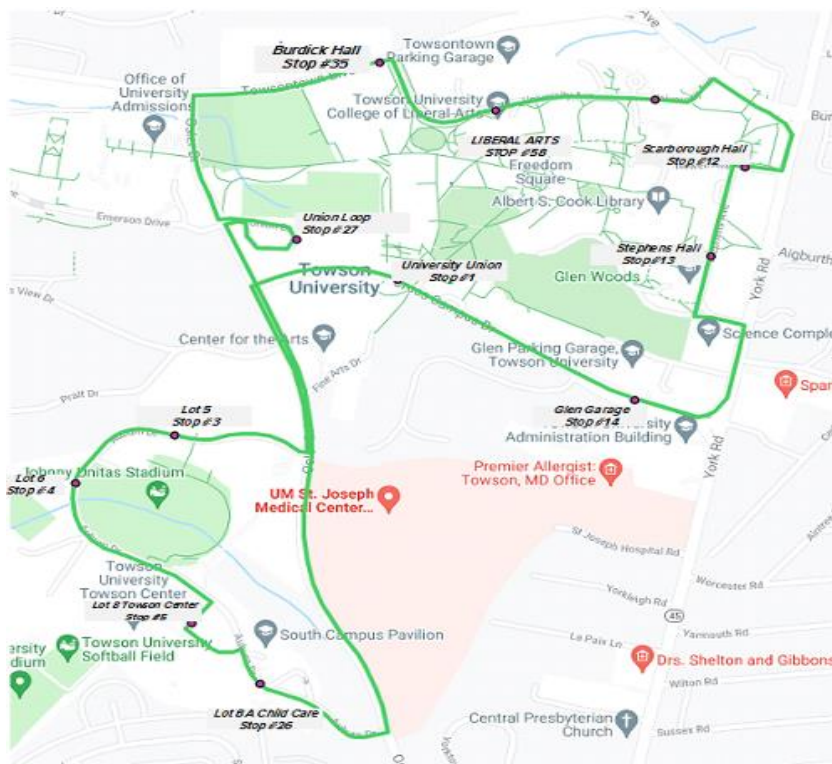

STADIUM / TU ARENA - CORE CAMPUS

Service operates every
30 minutes, Monday -
Thursday
7:05 am - 2:35 pm
EFFECTIVE AUGUST 28, 2023

IMPORTANT RESOURCES

Transportation Services

410-704-4101

URIDE@TOWSON.EDU

www.towson.edu/parking/shuttle

www.towson.edu/ads

Collegetown Shuttle

www.baltimorecollegetown.org

TU TIGER RIDE

TUTIGERRIDE.com gives you instant, real-time information about your bus through your mobile phone, tablet or personal computer. Register your phone number to get live updates and service alerts.