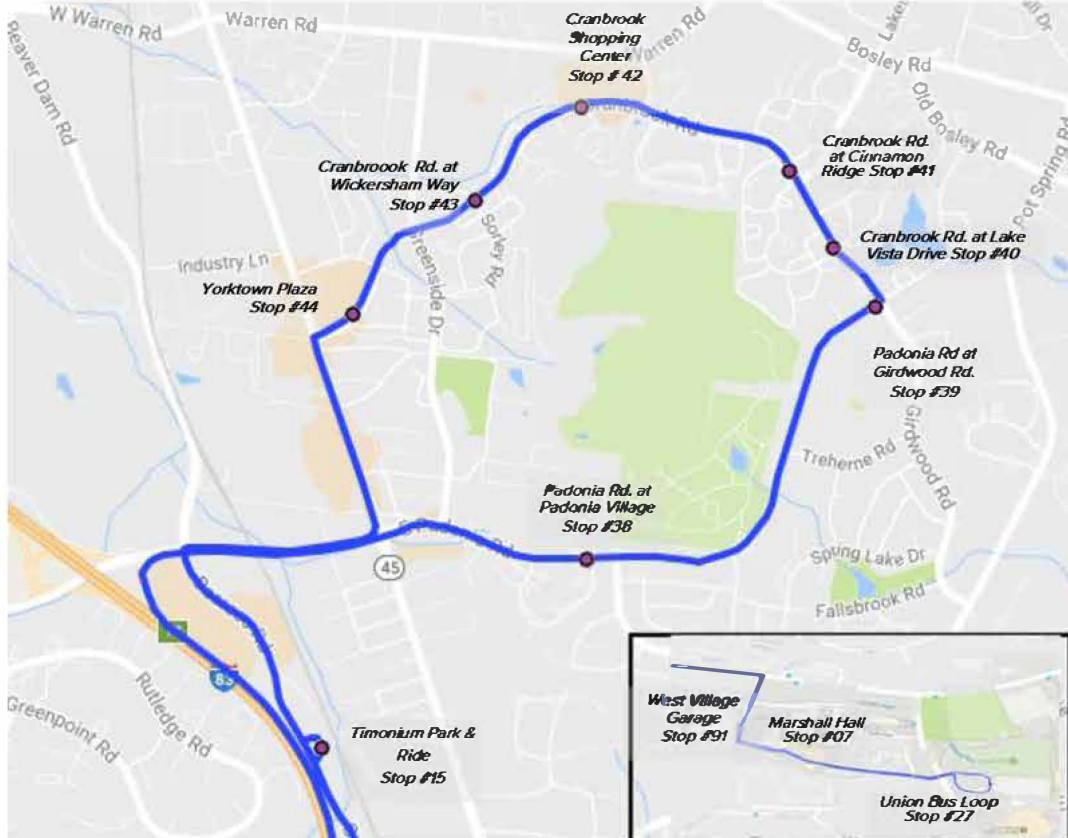

TIMONIUM/COCKEYSVILLE

Service operates
Monday - Friday,
6:50am - 10:30pm

EFFECTIVE AUGUST 26, 2019

IMPORTANT RESOURCES

Transportation Services

410-704-4101

URIDE@TOWSON.EDU

www.towson.edu/parking/shuttle

www.towson.edu/ads

Collegetown Shuttle

www.baltimorecollegetown.org

TU TIGER RIDE

TUTIGERRIDE.com gives you instant, real-time information about your bus through your mobile phone, tablet or personal computer. Register your phone number to get live updates and service alerts.

Download TURIDE

Parking and
Transportation

TIMONIUM/COCKEYSVILLE ROUTE Monday - Friday 6:50 AM - 10:30 PM

EMERSON DRIVE AT UNION GARAGE	MARSHALL HALL	PADONIA ROAD AT PADONIA VILLAGE	PADONIA ROAD AT GIRDWOOD RD	CRANBROOK ROAD AT LAKE VISTA CIRCLE	CRANBROOK ROAD AT CINNAMON RIDGE	CRANBROOK SHOPPING CENTER MTA	CRANBROOK ROAD AT WICKERSHAM WAY	YORKTOWN PLAZA MTA	TIMONIUM PARK & RIDE	WEST VILLAGE GARAGE
Stop #27	Stop #07	Stop #38	Stop #39	Stop #40	Stop #41	Stop #42	Stop #43	Stop #44	Stop #15	Stop #91
6:50 AM	6:52 AM	7:08 AM	7:11 AM	7:12 AM	7:13 AM	7:14 AM	7:15 AM	7:17 AM	7:28 AM	7:43 AM
7:50 AM	7:52 AM	8:08 AM	8:11 AM	8:12 AM	8:13 AM	8:14 AM	8:15 AM	8:17 AM	8:28 AM	8:43 AM
8:50 AM	8:52 AM	9:08 AM	9:11 AM	9:12 AM	9:13 AM	9:14 AM	9:15 AM	9:17 AM	9:28 AM	9:43 AM
9:50 AM	9:52 AM	10:08 AM	10:11 AM	10:12 AM	10:13 AM	10:14 AM	10:15 AM	10:17 AM	10:28 AM	10:43 AM
10:50 AM	10:52 AM	11:08 AM	11:11 AM	11:12 AM	11:13 AM	11:14 AM	11:15 AM	11:17 AM	11:28 AM	11:43 AM
11:50 AM	11:52 AM	12:08 PM	12:11 PM	12:12 PM	12:13 PM	12:14 PM	12:15 PM	12:17 PM	12:28 PM	12:43 PM